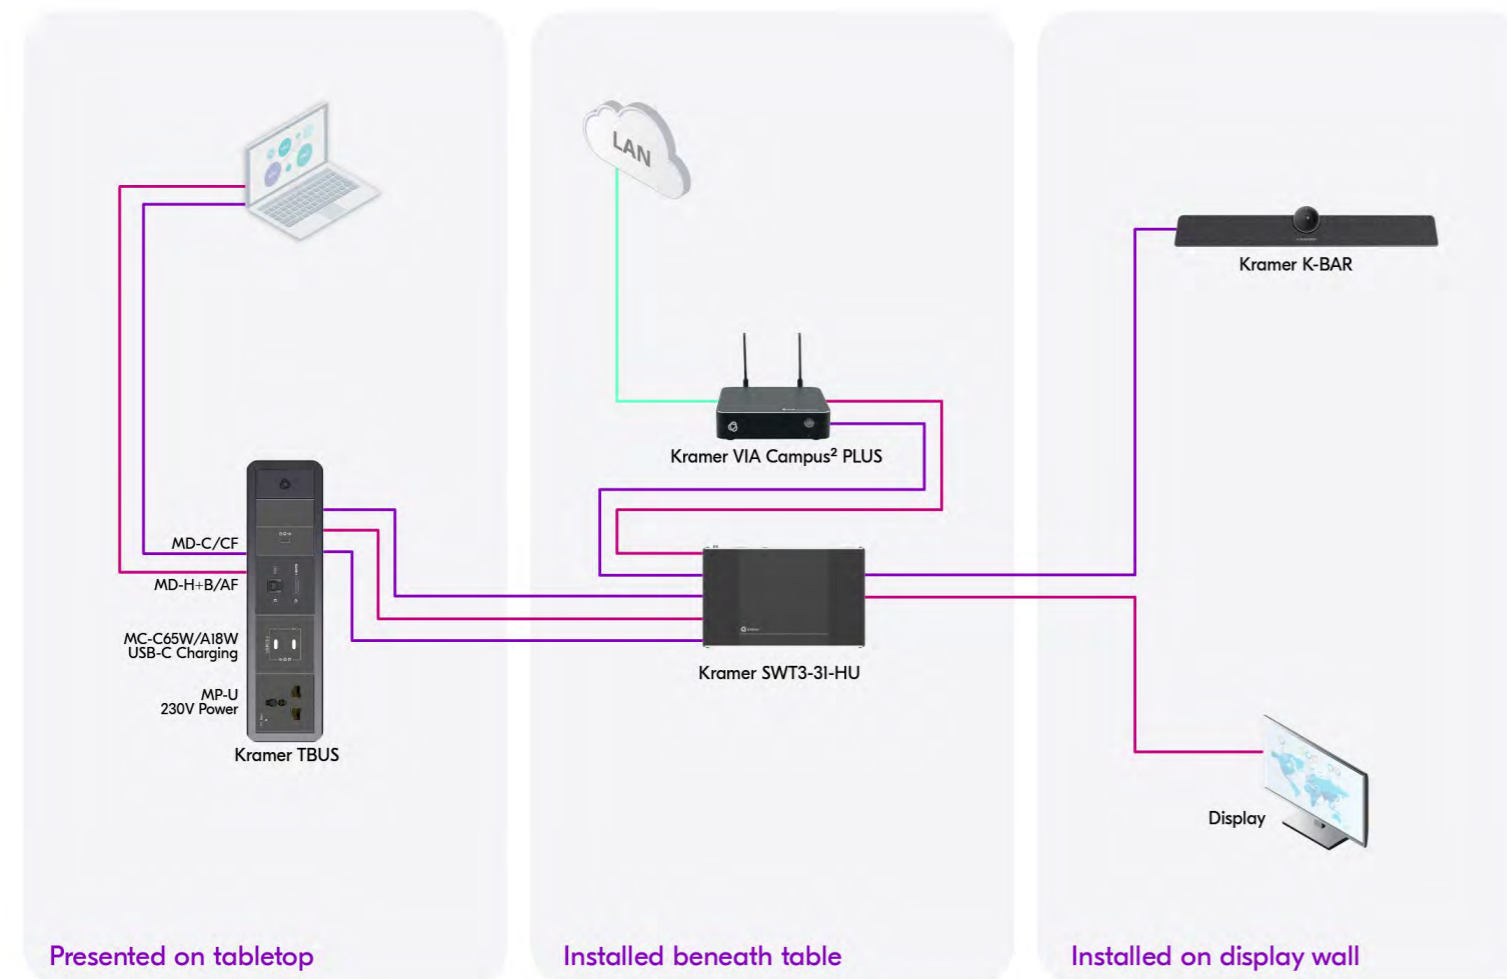

Bundle 2 - 17% discount*

BYOD & Integrated collaboration system

Bundle 2 - Meeting room solution for hybrid

This is a BYOD & Integrated collaboration system. The VIA Campus2 is the device for integrated calls and applications. The SWT3 will auto-switch USB-C and HDMI with USB 3.0, and will share the USB devices with both the VIA Campus and the laptop when it is connected.

No	Product	Description	Quantity
Video			
1	SWT3-3I-HU	3x1 4K60 USB-C/HDMI Switcher	1
2	VIA Campus2	4K30 Wireless Presentation & Collaboration for Education, Training or Any Meeting Environment. Single or DUAL display.	1
3	K-Bar	12MP camera, 120° FOV, 5x digital zoom, 6 array MEMS microphone, 8w speaker, AI-powered auto-framing & voice-tracking	1

Accessories NEW TBUS line (AVAILABLE OCT '24)

1	T-IN4-RECI(B)	Table In-Surface, Baseline, Rectangle, 4 module. Include - Black frame & Locking module	1
2	MP-U	230v Power Module - Universal	1
3	MC-C65W/A18W	Black USB-C 65W port and USBA 18W port - fast charging	1
4	MD-C/CF	Passive module 1 USB-C full featured port - 4K@60 (4:4:4); 10Gbps; 100W power charging Input: Female	1
5	M-BLANK	Locking device for all Rectangle frames	1
6	C-ACY/EU	Y shape power cord C13 to european plug	1
7	MD-H+B/AF(B)	Black passive module with 1 HDMI port + 1 USB-C port input. HDMI + USBA Female output	1