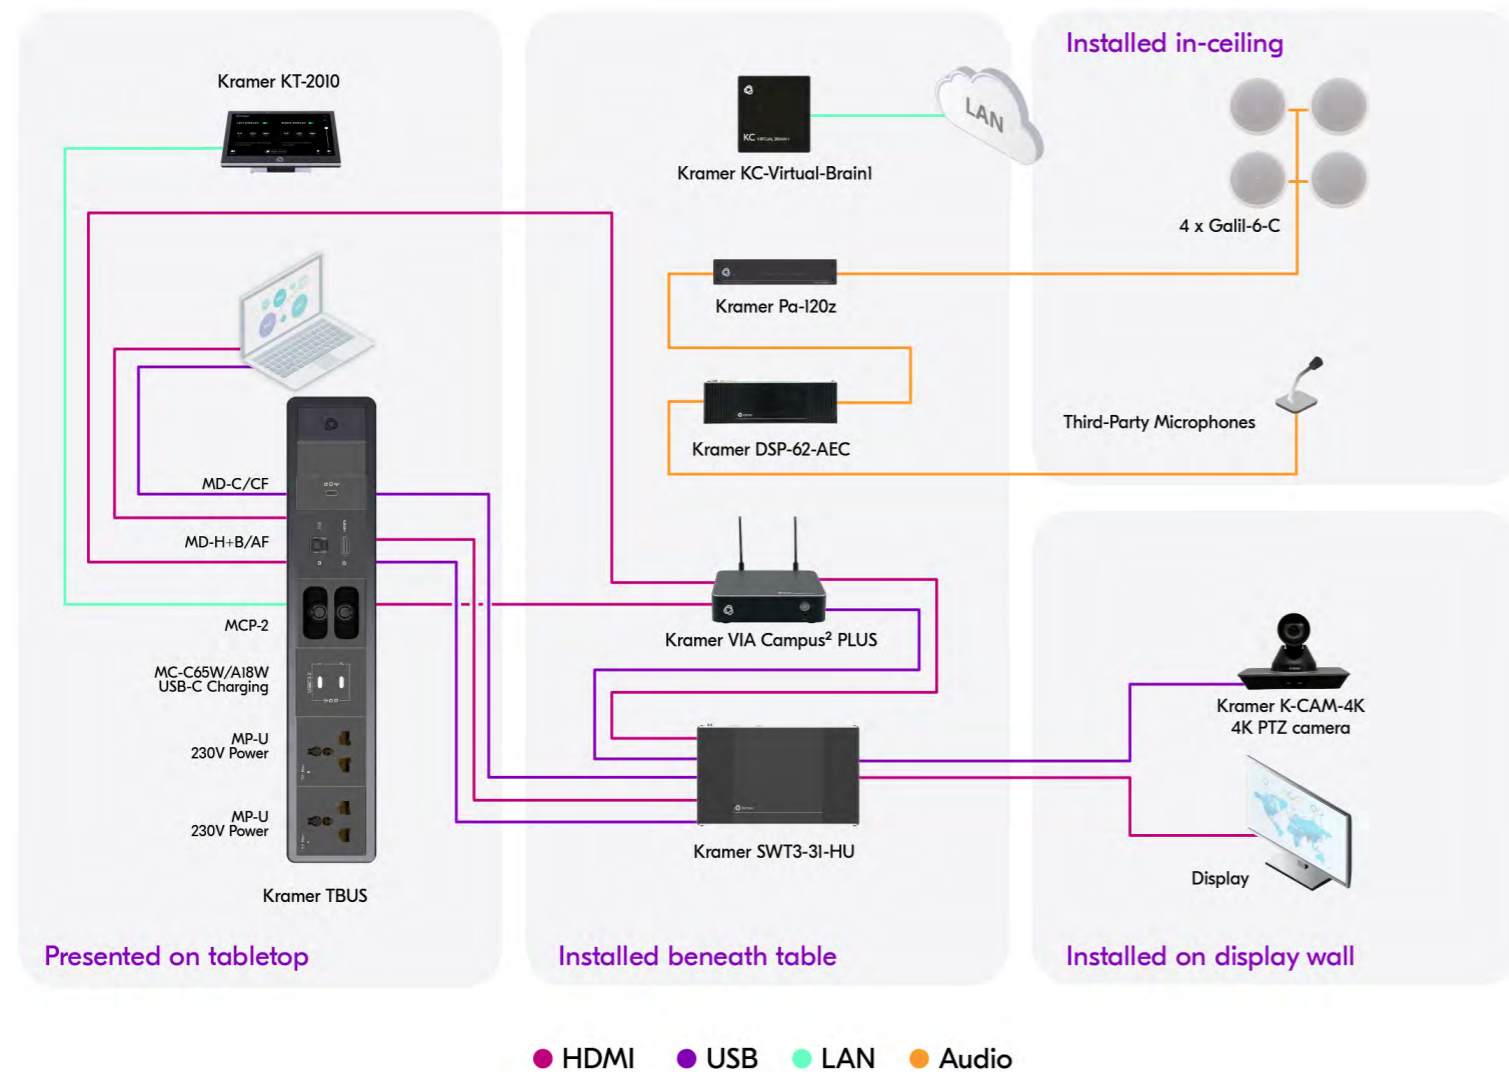

## Bundle 3 - Hybrid Meeting room fully featured

This is a BYOD & Integrated collaboration system, with additional components for full flexibility. This includes a control system with 8" touchpanel, an audio DSP for feeding speakers and ingesting microphones, a 4K PTZ camera, ceiling speakers and the capability for wired content sharing over HDMI to the VIA Campus.