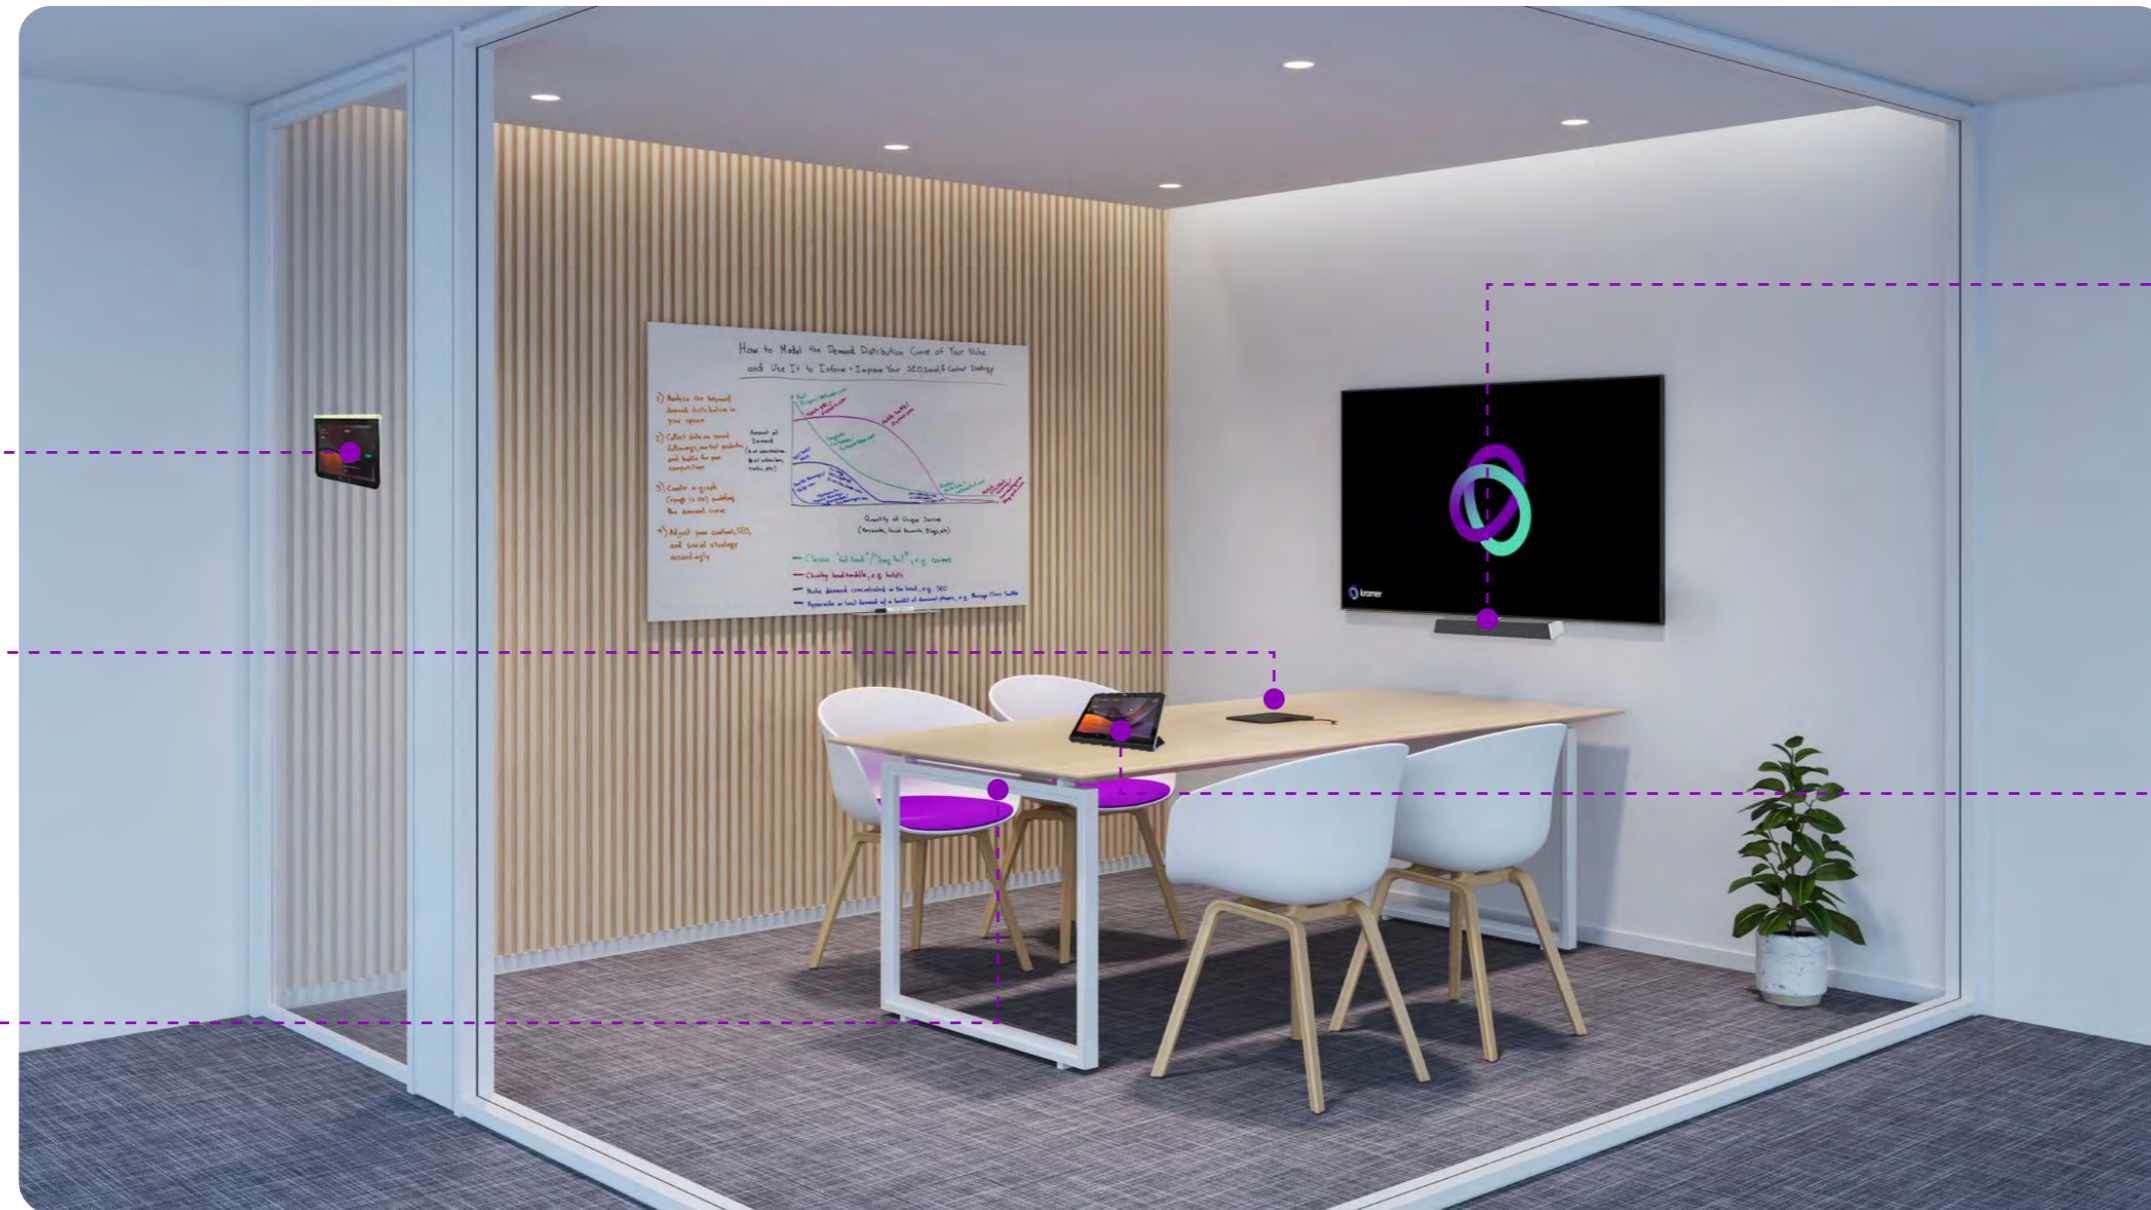

MTR/BYOD Small Meeting Room