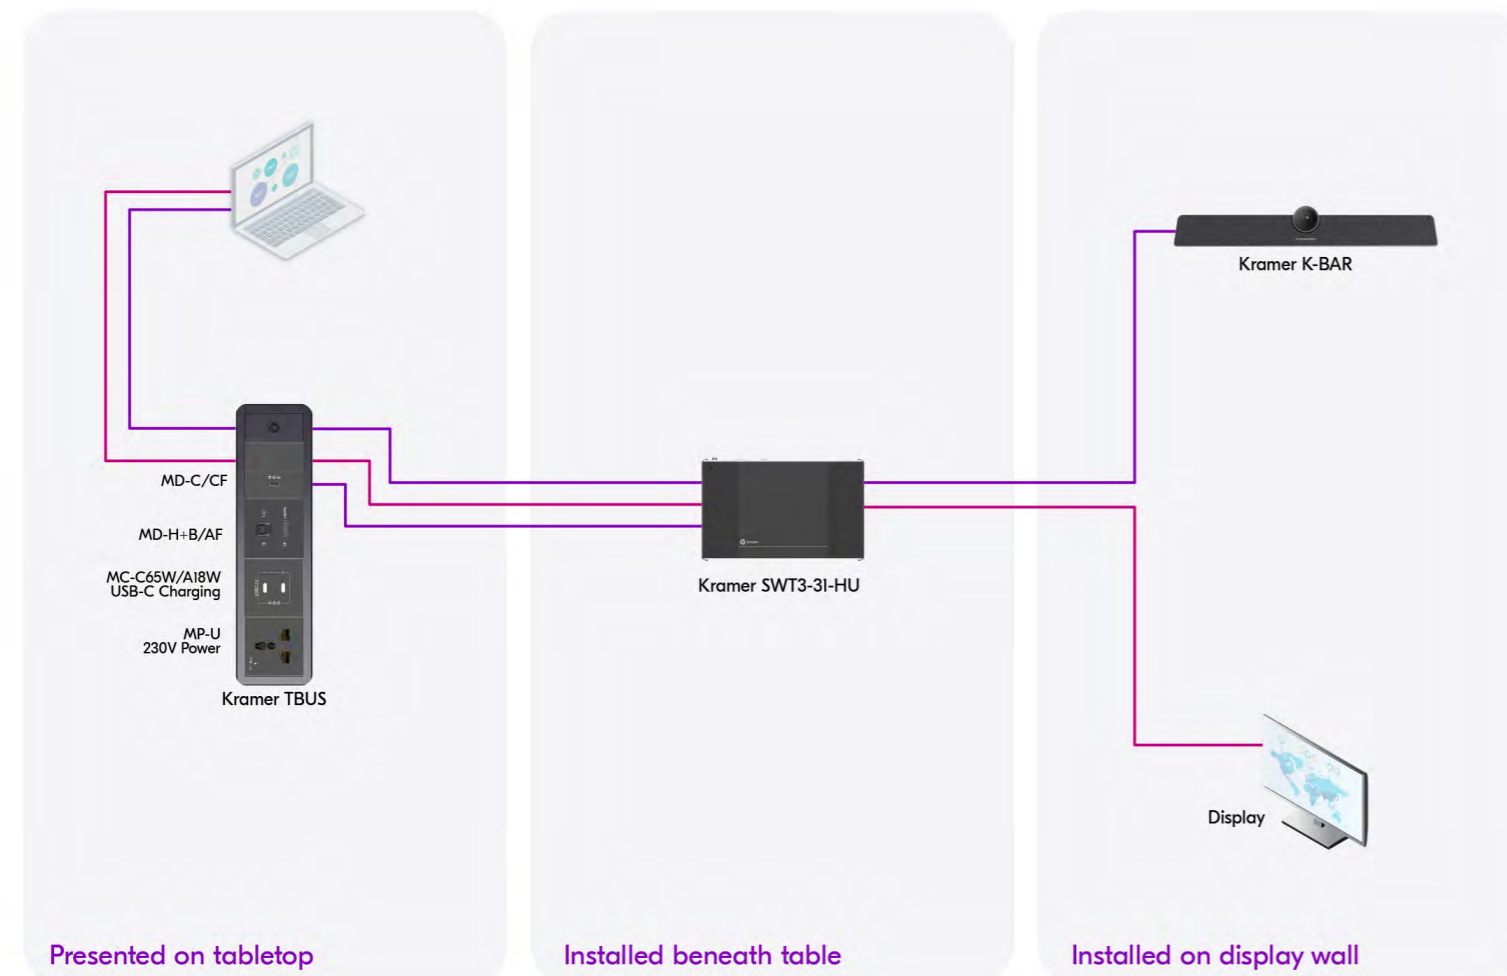

## Bundle 1 - Meeting room with simple solutions

This is a BYOD only system. The SWT3-31-HU will provide USB-C and HDMI with USB 3.0 auto-switching capability. The K-Bar is connected to the laptop through the SWT3.

● HDMI ● USB

No	Product	Description	Quantity
<b>Video</b>			
1	SWT3-31-HU	3x1 4K60 USB-C/HDMI Switcher	1
2	K-Bar	12MP camera, 120° FOV, 5x digital zoom, 6 array MEMS microphone, 8w speaker, AI-powered auto-framing & voice-tracking	1

### Accessories NEW TBUS line (AVAILABLE OCT '24)

1	T-IN4-REC(B)	Table In-Surface, Baseline, Rectangle, 4 module Include - Black frame & Locking module	1
2	M-BLANK	Locking device for all Rectangle frames	1
3	MP-U	230v Power Module - Universal	1
4	MD-C/CM(B)	Black passive module with 1 USB C F/F port input. Male output	1
5	MD-C/CF	USB-C input for video, LAN and USB	1
6	MD-H+B/AF(B)	Black passive module with 1 HDMI port + 1 USB B port input. HDMI + USB A Female output	1