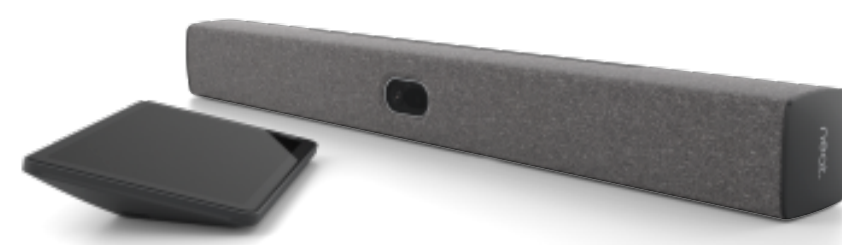

Which Neat Bar is right for your space?

neat.bar

All the essentials for high-quality video meetings.

\$2.490

neat.bar

Generation 2

Exceptional meeting experiences in our most streamlined design.

\$3.990

neat.bar pro

The ultimate video meetings with the most advanced technology.

\$5.850

Small and medium spaces
16 ft / 5m reach

Dual screen support
Single screen 4K, Dual screen 1080p

Generation 1 Platform

12MP sensor resolution
120° field of view

Adaptive group framing
Dynamic individual framing

5 mic array
3 sensor mics
Beamforming

Mono speaker system
Dual opposite drivers

2 cables USB Mode
(bring your own device)
HDMI + USB-C

Screen share
HDMI

Size and weight
3 x 3 x 21.9 inches
76 x 76 x 556 mm
3.75 pounds (1.7 kg)

Size and weight
2.76 x 2.76 x 25.59 inches
70 x 70 x 650 mm
3.75 pounds (1.7 kg)

Neat Center Support

Runs Zoom and Microsoft Teams

Small, medium and large spaces
33 ft / 10m reach

Tripple screen support
4K