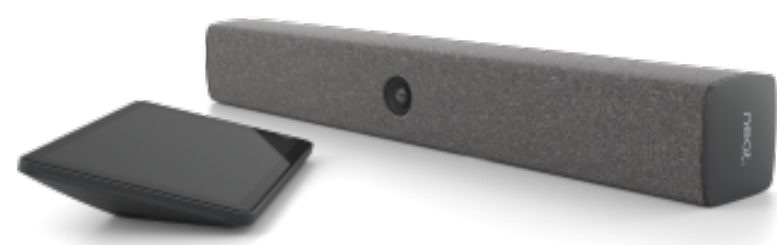

Which Neat Bar is right for your space?

neat.bar

All the essentials for high-quality video meetings.

\$2.490

neat.bar

Generation 2

Exceptional meeting experiences in our most streamlined design.

\$3.990

neat.bar pro

The ultimate video meetings with the most advanced technology.

\$5.850

Small and medium spaces
16 ft / 5m reach

Dual screen support
Single screen 4K, Dual screen 1080p

Generation 1 Platform

12MP sensor resolution
120° field of view

Adaptive group framing
Dynamic individual framing

5 mic array
3 sensor mics
Beamforming

Mono speaker system
Dual opposite drivers

2 cables USB Mode
(bring your own device)
HDMI + USB-C

Screen share
HDMI

Size and weight
3 x 3 x 21.9 inches
76 x 76 x 556 mm
3.75 pounds (1.7 kg)

Neat Center Support

Runs Zoom and Microsoft Teams

Small and medium spaces
16 ft / 5m reach

Dual screen support
4K

Generation 2 Platform

50MP sensor resolution
113° field of view

Adaptive group framing
Dynamic individual framing
Dynamic speaker focus